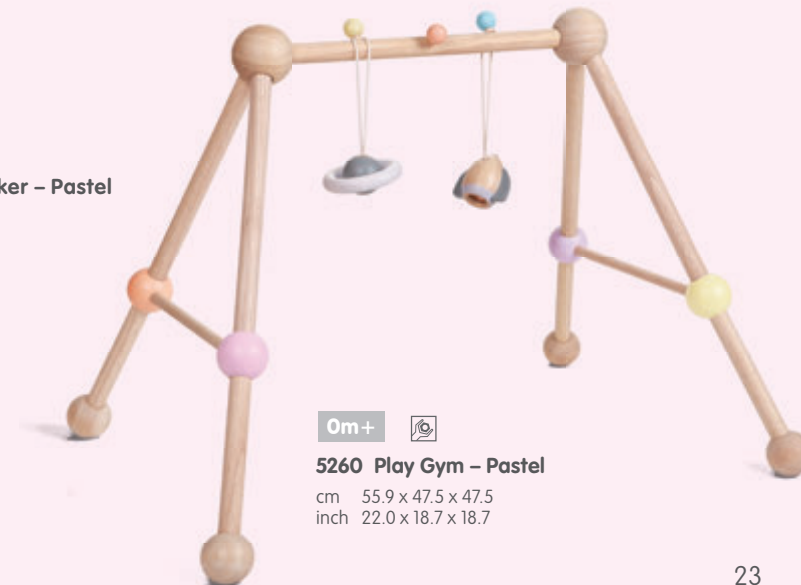

12m+
5717 Bunny Racing Car – Pastel
cm 18.0 x 10.9 x 12.7
inch 7.1 x 4.3 x 5.0

12m+
5380 My First Stacking Ring – Pastel
cm 6.5 x 6.5 x 12.5
inch 2.6 x 2.6 x 4.9 (base)

18m+
5507 40 Unit Blocks – Pastel
Unit 35 mm

10m+
5720 Woodpecker Walker – Pastel
cm 38.0 x 34.9 x 50.6
inch 15.0 x 13.7 x 19.9

0m+
5260 Play Gym – Pastel
cm 55.9 x 47.5 x 47.5
inch 22.0 x 18.7 x 18.7

12m+
5472 Punch & Drop – Orchard
 cm 15.3 x 15.3 x 10.4
 inch 6.0 x 6.0 x 4.1

12m+
5473 Shape & Sort it Out – Orchard
 cm 15.3 x 15.3 x 10.4
 inch 6.0 x 6.0 x 4.1

12m+
5474 Stacking Ring – Orchard
 cm 8.0 x 8.0 x 15.5
 inch 3.2 x 3.2 x 6.1

12m+
5411 My First Phone – Orchard
 cm 6.3 x 1.9 x 11.0
 inch 2.5 x 0.8 x 4.3