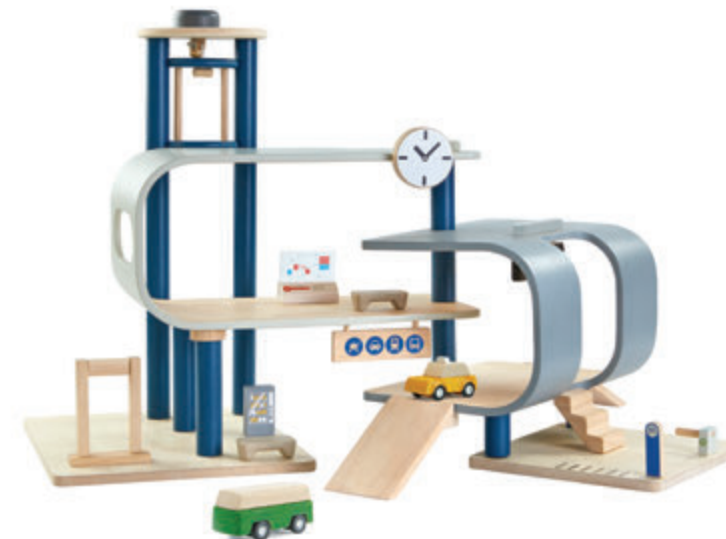

cm 16.8 x 14.9 x 0.7
inch 6.6 x 5.9 x 0.3 (curve road)

3y+

6324 Rubber Road & Rail Expansion Tracks – Set B

cm 16.8 x 14.9 x 0.7
inch 6.6 x 5.9 x 0.3 (curve road)

3y+

6327 Rubber Road & Rail Adaptor Tracks

cm 12.7 x 8.2 x 1.2
inch 5.0 x 3.2 x 0.5

3y+

6291 Central Station

cm 70.0 x 64.9 x 44.8
inch 27.6 x 25.6 x 17.6

3y+

6270 Race N Play Parking Garage

cm 51.6 x 43.0 x 17.0
inch 20.3 x 16.9 x 6.7

3y+