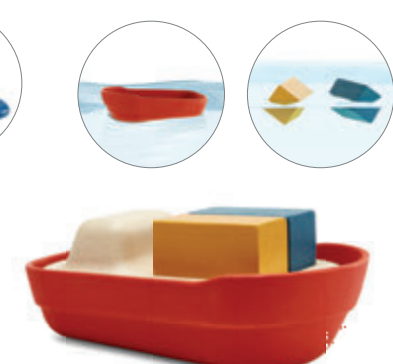

12m+

5712 Sailing Boat - Polar Bear

cm 12.0 x 8.8 x 10.1
inch 4.7 x 3.5 x 4.0 (boat)

12m+

5810 Sailing Boat - Walrus - Modern Rustic

cm 12.0 x 8.8 x 10.1
inch 4.7 x 3.5 x 4.0 (boat)

18m+

5803 Sand Play Set

cm Ø 12.0 x 8.0 / inch Ø 4.7 x 3.2 (bucket)

3y+

5801 Water Play Set

cm 49.5 x 30.6 x 5.3 / inch 19.5 x 12.1 x 2.1

2y+

5802 Tugboat

cm 21.1 x 12.5 x 6.5 / inch 8.31 x 4.9 x 2.6

2y+

5805 Sailboat

cm 21.1 x 12.5 x 6.5 / inch 8.31 x 4.9 x 2.6

2y+

5806 Cargo Ship

cm 21.1 x 12.5 x 6.5 / inch 8.31 x 4.9 x 2.6

12m+

5807 Rubber Convertible Boat - Pastel Orange

cm 8.9 x 12.3 x 4.8 / inch 3.5 x 4.8 x 1.9