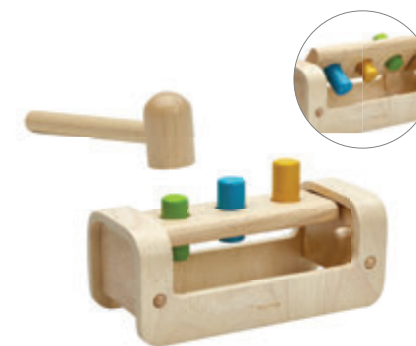

12m+
5474 Stacking Ring – Orchard
 cm 8.0x8.0x15.5
 inch 3.2x3.2x6.1

12m+
5681 Stacking Ring – Mouse
 cm 9.0x9.0x18.0
 inch 3.5x3.5x7.0

12m+ 
5695 Chicken Nesting
 cm 14.1x14.1x8.2
 inch 5.6x5.6x3.2 (biggest cup)

12m+ 
5485 Chicken Nesting – Modern Rustic
 cm 14.1x14.1x8.2
 inch 5.6x5.6x3.2 (biggest cup)

12m+
5396 Hammer Balls
 cm 24.0x11.5x10.0
 inch 9.5x4.5x3.9

18m+
5402 Stacking Rocket – Orchard
 cm 11.7x11.3x17.7
 inch 4.6x4.6x7.0

18m+ 
5694 Stacking Rocket
 cm 11.7x11.3x17.7
 inch 4.6x4.6x7.0

12m+
5397 Pounding Bench
 cm 24.0x11.5x10.0
 inch 9.5x4.5x3.9

12m+ 
9424 Punch & Drop
 cm 15.3 x 15.3 x 10.4
 inch 6.0 x 6.0 x 4.1

12m+
5472 Punch & Drop - Orchard
 cm 15.3 x 15.3 x 10.4
 inch 6.0 x 6.0 x 4.1