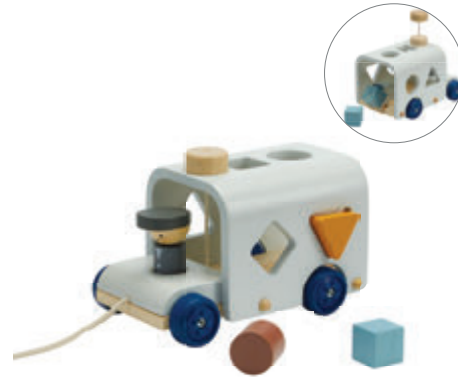

12m+
5472 Punch & Drop - Orchard
cm 15.3 x 15.3 x 10.4
inch 6.0 x 6.0 x 4.1

12m+
5401 Sorting Bus
cm 20.7 x 13.1 x 13.7
inch 7.9 x 5.2 x 5.4